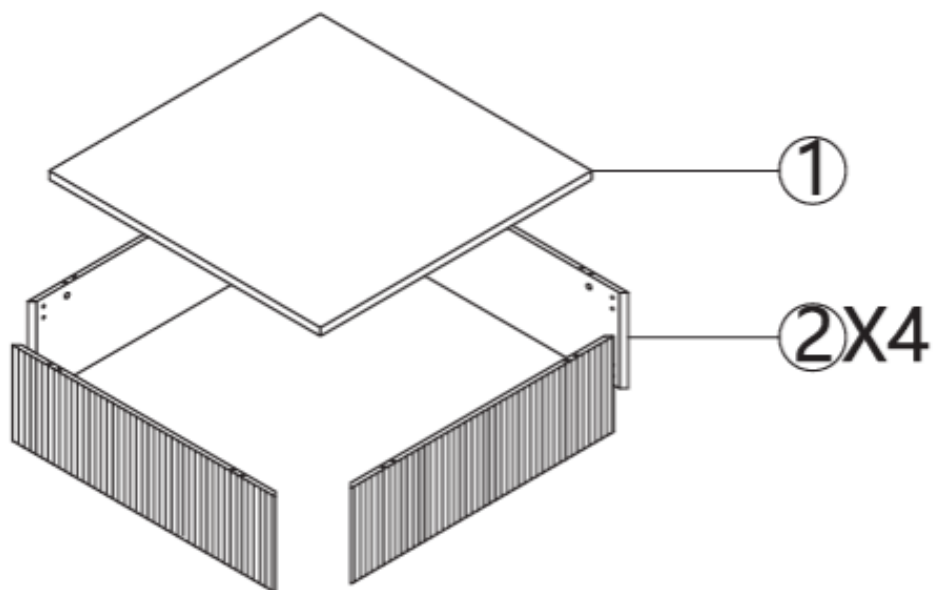

## ASSEMBLY INSTRUCTION

MODEL: Lenox Sofa Table - Black / Black MDF (15009-120)

### Hardware List

SP- 15009-120 - Screw Set

No.	DESCRIPTION	QTY.
A	JCBC M6x13mm 	32pcs
B	∅6X16 Flat Washer 	32pcs
C		8pcs
D		8pcs
E		8pcs
F		8pcs
G	20*20 	8pcs
H	5# Allen Key 	1pc

# ASSEMBLY INSTRUCTION

MODEL: Lenox Sofa Table - Black / Black MDF (15009-120)

**1**

**2**

**3**

**4**

OK

**D** X8