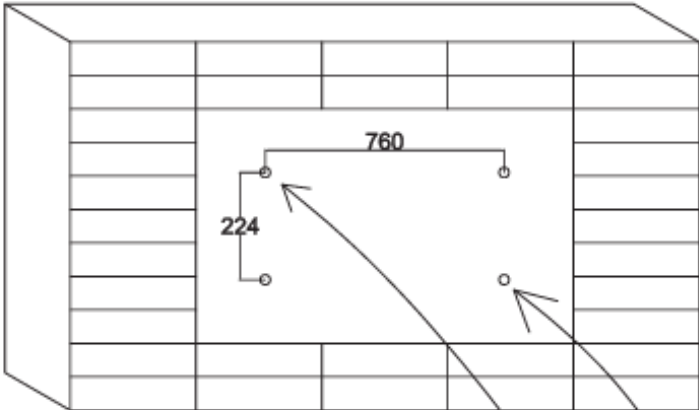

ASSEMBLY INSTRUCTION

MODEL: Loca Cabinet (30151-490)

Hardware List

SP-30151-490-Screw Set

No.	DESCRIPTION	QTY.
A		4pcs
B		1pc

Part List

No.	DESCRIPTION	QTY.
1		1pc

ASSEMBLY INSTRUCTION

MODEL: Loca Cabinet (30151-490)

1

ASSEMBLY INSTRUCTION

MODEL: Loca Cabinet (30151-490)

2

3

ASSEMBLY INSTRUCTION

MODEL: Loca Cabinet (30151-490)