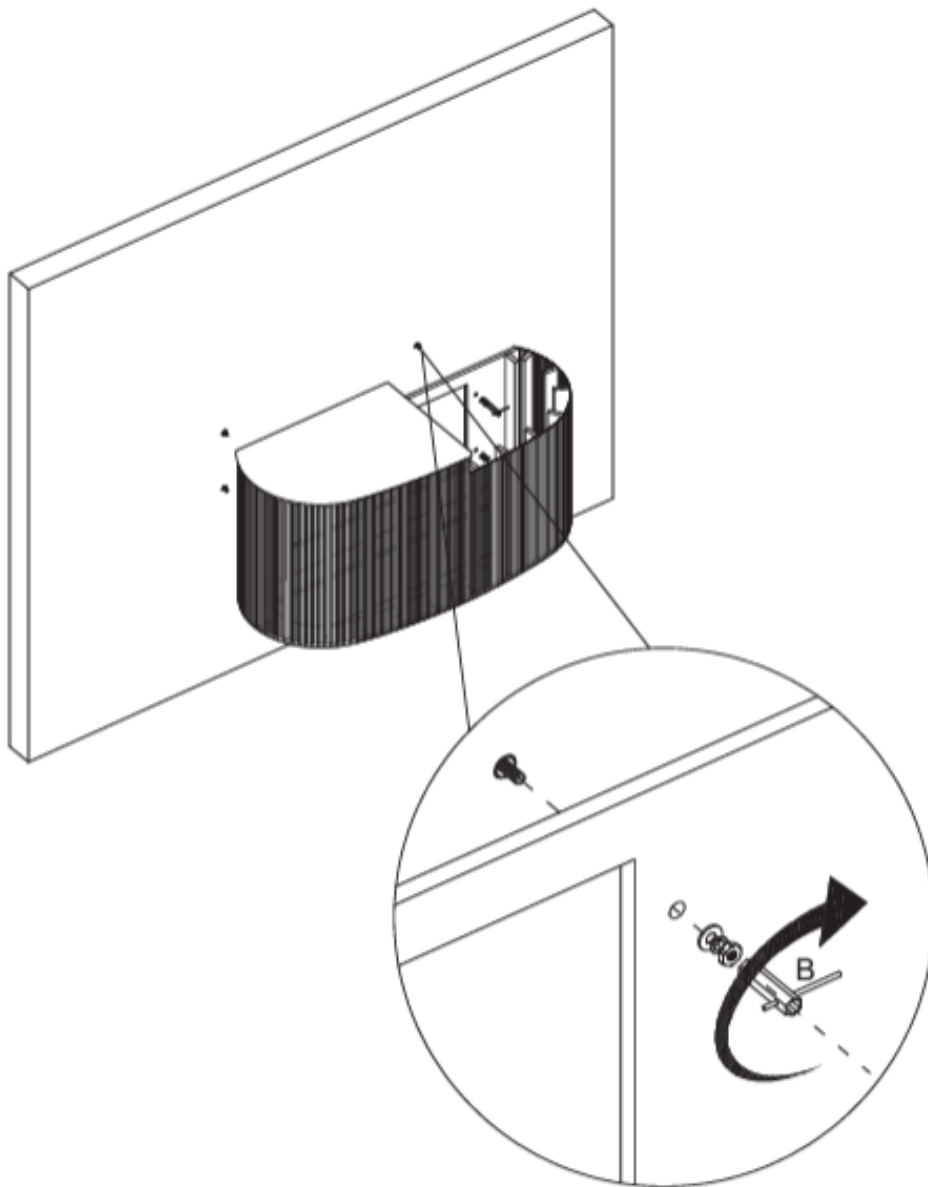

ASSEMBLY INSTRUCTION

MODEL: Loca Cabinet (30151-490)

4