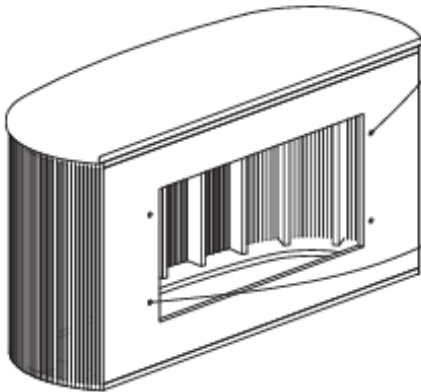

ASSEMBLY INSTRUCTION

MODEL: Loca Cabinet (30151-490)

Hardware List

SP-30151-490-Screw Set

No.	DESCRIPTION	QTY.
A		4pcs
B		1pc

Part List

No.	DESCRIPTION	QTY.
1		1pc

ASSEMBLY INSTRUCTION

MODEL: Loca Cabinet (30151-490)

1

ASSEMBLY INSTRUCTION

MODEL: Loca Cabinet (30151-490)

2

3

ASSEMBLY INSTRUCTION

MODEL: Loca Cabinet (30151-490)