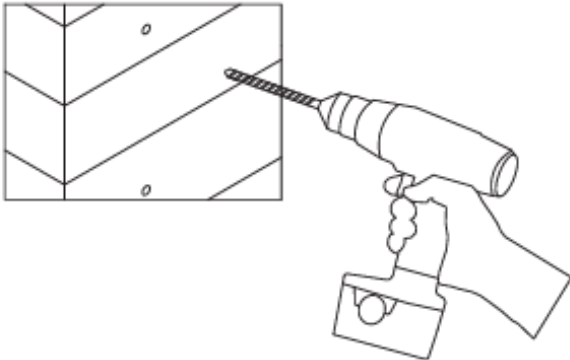

ASSEMBLY INSTRUCTION

MODEL: Loca Cabinet (30151-490)

1