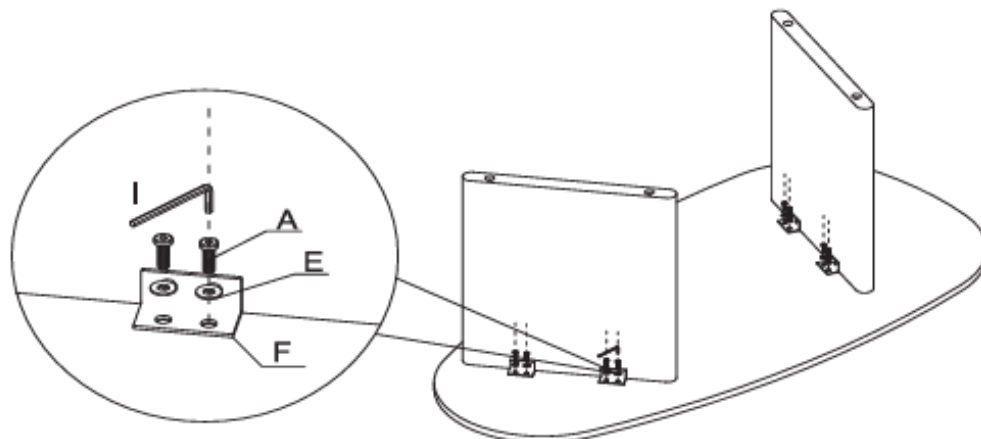

ASSEMBLY INSTRUCTION

MODEL: Grönvik Dining Table - Mocca / Offwhite Concretelook E1,25mm,
"egg shape" table top, MDF with 3D paper(18914-490)

3

4