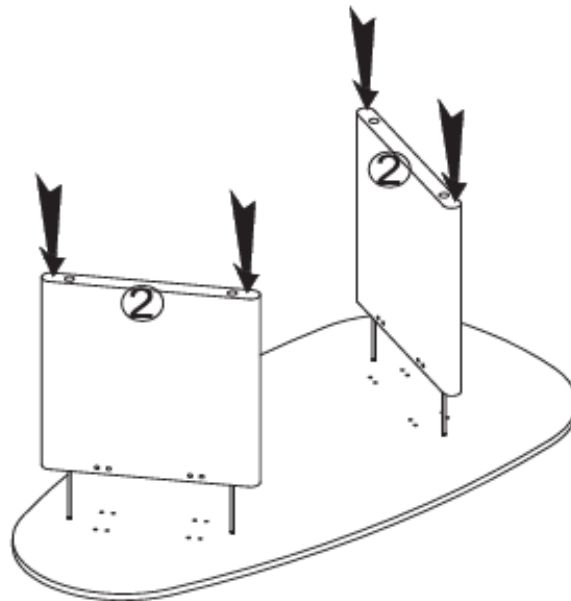

ASSEMBLY INSTRUCTION

MODEL: Grönvik Dining Table - Mocca / Offwhite Concretelook E1,25mm,
"egg shape" table top, MDF with 3D paper(18914-490)

1

2