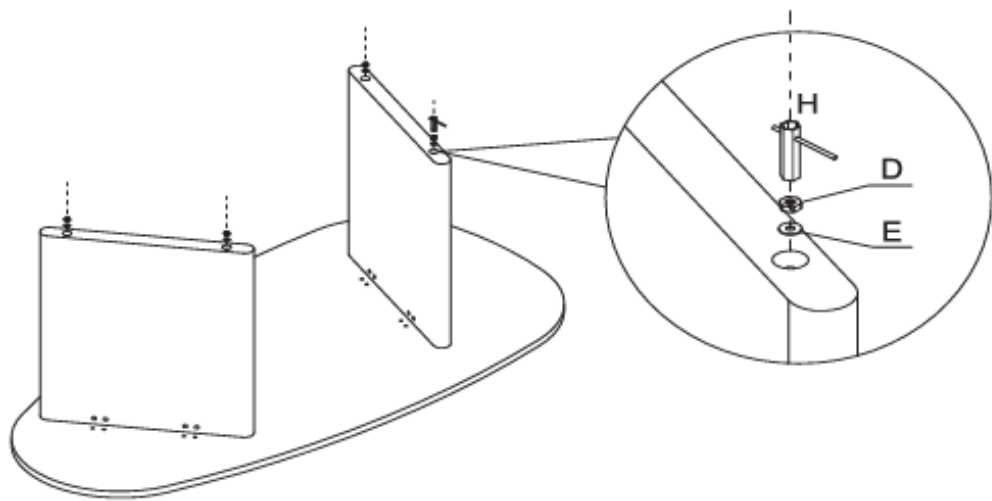

ASSEMBLY INSTRUCTION

MODEL: Grönvik Dining Table - Mocca / Offwhite Concretelook E1,25mm,
"egg shape" table top, MDF with 3D paper(18914-490)

3