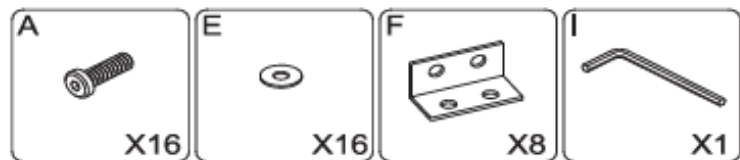

ASSEMBLY INSTRUCTION

MODEL: Grönvik Dining Table - Mocca / Offwhite Concretelook E1,25mm,
"egg shape" table top, MDF with 3D paper(18914-490)

3

4