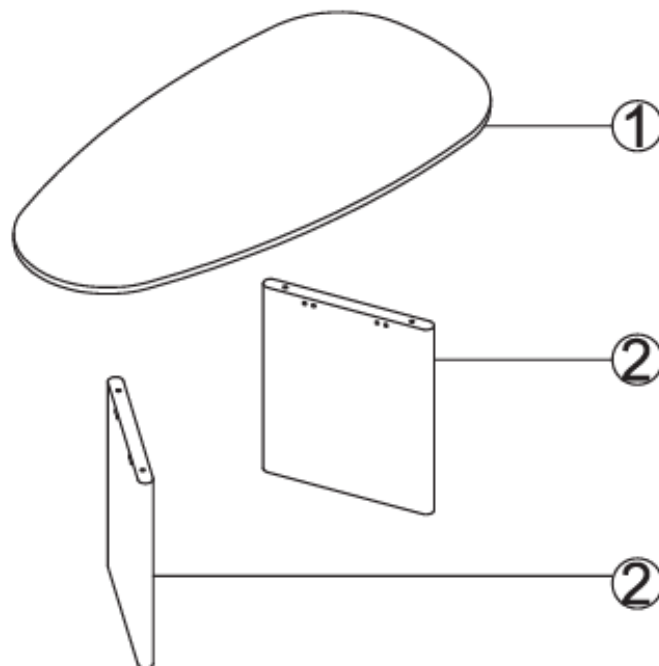

## ASSEMBLY INSTRUCTION

**MODEL:** Grönvik Dining Table - Mocca / Offwhite Concretelook E1,25mm,  
"egg shape" table top, MDF with 3D paper(18914-490)

### Hardware List

88888-3093 SP - 18914-490 - Screw Set

No.	DESCRIPTION	QTY.
A	JCBC M8x20mm 	16pcs
B	JCBC M8x70mm 	8pcs
C	M8x740mm 	4pcs
D	M8 	12pcs
E	Ø8*18 	36pcs
F		8pcs
G	40x40mm 	4pcs
H	8# 	1pc
I	5# Allen Key 	1pc

### Part List

No.	DESCRIPTION	QTY.
1		1pc
2		2pcs