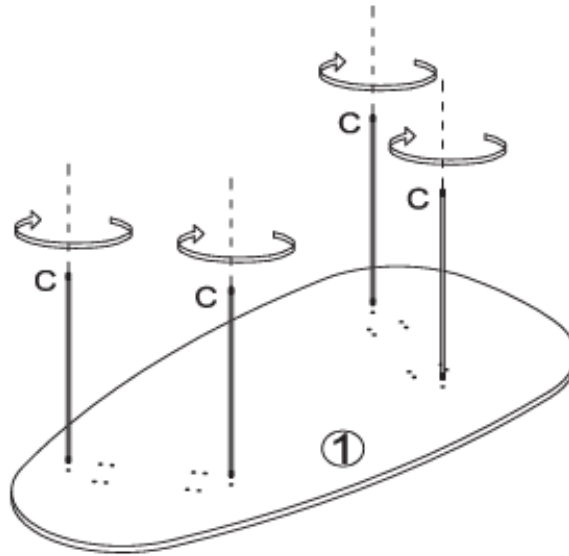

ASSEMBLY INSTRUCTION

MODEL: Grönvik Dining Table - Mocca / Offwhite Concretelook E1,25mm,
"egg shape" table top, MDF with 3D paper(18914-490)

1