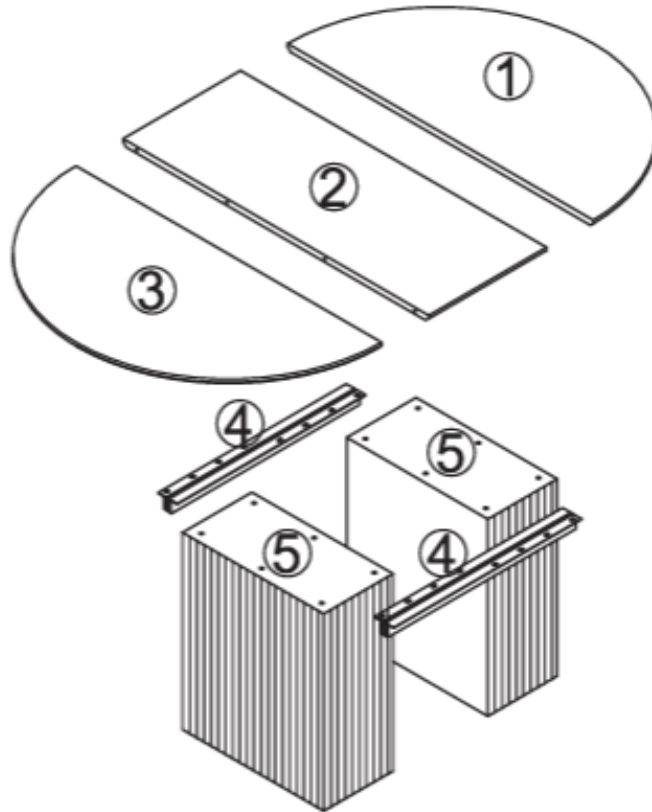

ASSEMBLY INSTRUCTION

MODEL: Matilda Dining Table - Black / Black MDF with veneer (18908-458)

Hardware List

SP - 18908-458 - Screw Set

No.	DESCRIPTION	QTY.
A	M6X16 	16pcs
B	3.5X14 	16pcs
C	Ø8X18 	12pcs
D	M8 	12pcs
E		4pcs
F	M8X740 	12pcs
G	M8 	1pc
H	5# 	1pc

Part List

No.	DESCRIPTION	QTY.
1		1pc
2		1pc
3		1pc
4		2pcs
5		2pcs

ASSEMBLY INSTRUCTION

MODEL: Matilda Dining Table - Black / Black MDF with veneer (18908-458)

1

2

ASSEMBLY INSTRUCTION

MODEL: Matilda Dining Table - Black / Black MDF with veneer (18908-458)