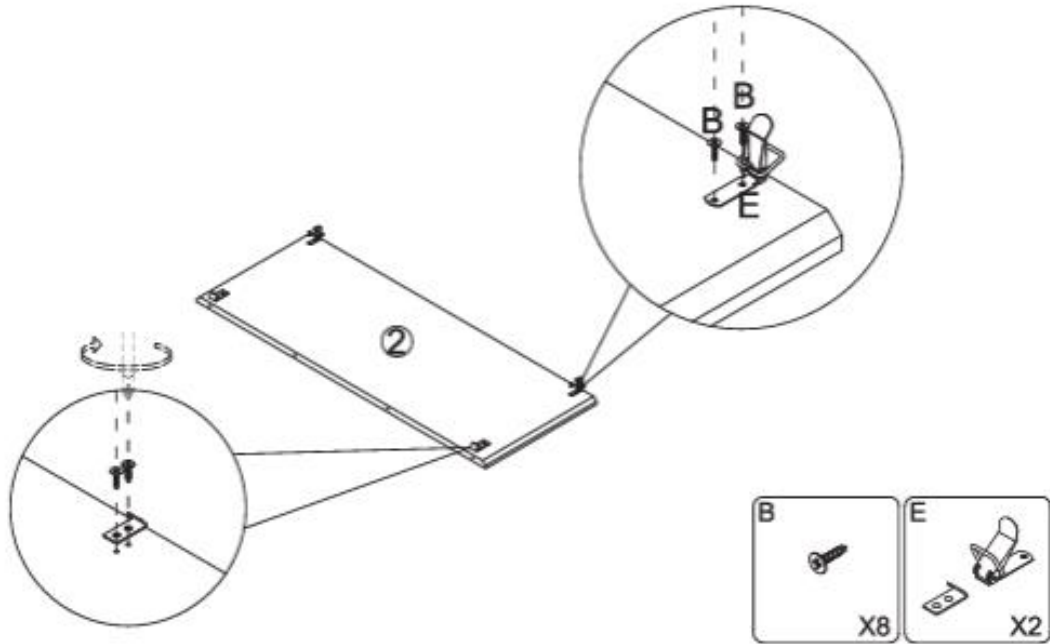

ASSEMBLY INSTRUCTION

MODEL: Matilda Dining Table - Black / Black MDF with veneer (18908-458)

3