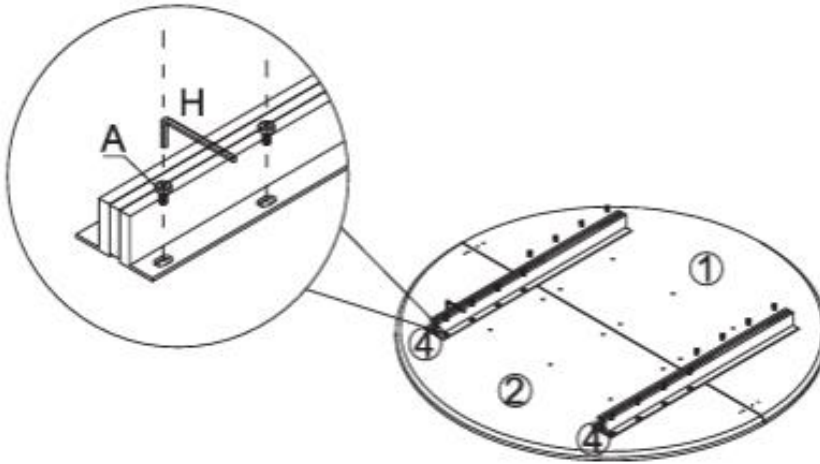

ASSEMBLY INSTRUCTION

MODEL: Matilda Dining Table - Black / Black MDF with veneer (18908-458)

Hardware List

SP - 18908-458 - Screw Set

No.	DESCRIPTION	QTY.
A	M6X16 	16pcs
B	3.5X14 	16pcs
C	Ø8X18 	12pcs
D	M8 	12pcs
E		4pcs
F	M8X740 	12pcs
G	M8 	1pc
H	5# 	1pc

Part List

No.	DESCRIPTION	QTY.
1		1pc
2		1pc
3		1pc
4		2pcs
5		2pcs

ASSEMBLY INSTRUCTION

MODEL: Matilda Dining Table - Black / Black MDF with veneer (18908-458)

1

2

ASSEMBLY INSTRUCTION

MODEL: Matilda Dining Table - Black / Black MDF with veneer (18908-458)