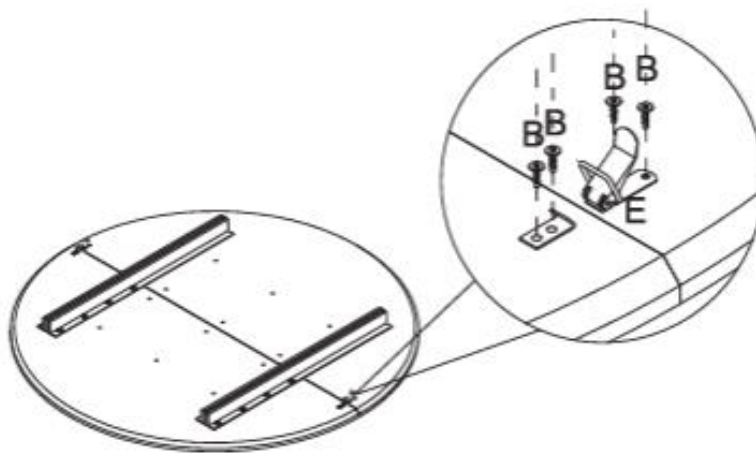

ASSEMBLY INSTRUCTION

MODEL: Matilda Dining Table - Black / Black MDF with veneer (18908-458)

Hardware List

SP - 18908-458 - Screw Set

No.	DESCRIPTION	QTY.
A	M6X16 	16pcs
B	3.5X14 	16pcs
C	Ø8X18 	12pcs
D	M8 	12pcs
E		4pcs
F	M8X740 	12pcs
G	M8 	1pc
H	5# 	1pc

Part List

No.	DESCRIPTION	QTY.
1		1pc
2		1pc
3		1pc
4		2pcs
5		2pcs

ASSEMBLY INSTRUCTION

MODEL: Matilda Dining Table - Black / Black MDF with veneer (18908-458)

1

2

ASSEMBLY INSTRUCTION

MODEL: Matilda Dining Table - Black / Black MDF with veneer (18908-458)