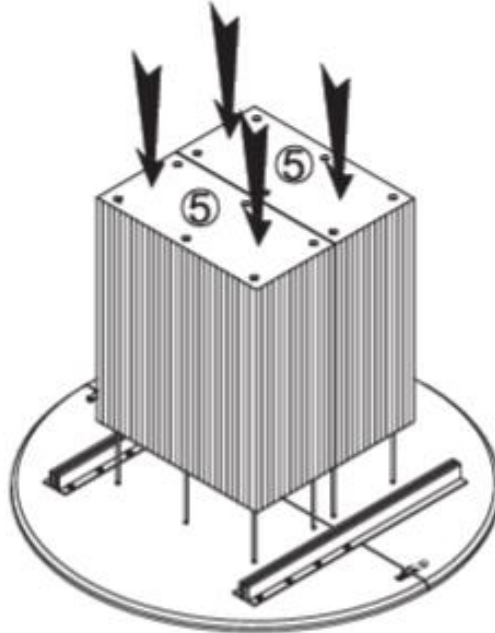

Part List

No.	DESCRIPTION	QTY.
1		1pc
2		1pc
3		1pc
4		2pcs
5		2pcs

ASSEMBLY INSTRUCTION

MODEL: Matilda Dining Table - Black / Black MDF with veneer (18908-458)

1

2

ASSEMBLY INSTRUCTION

MODEL: Matilda Dining Table - Black / Black MDF with veneer (18908-458)

3

4

ASSEMBLY INSTRUCTION

MODEL: Matilda Dining Table - Black / Black MDF with veneer (18908-458)

5

6

ASSEMBLY INSTRUCTION

MODEL: Matilda Dining Table - Black / Black MDF with veneer (18908-458)