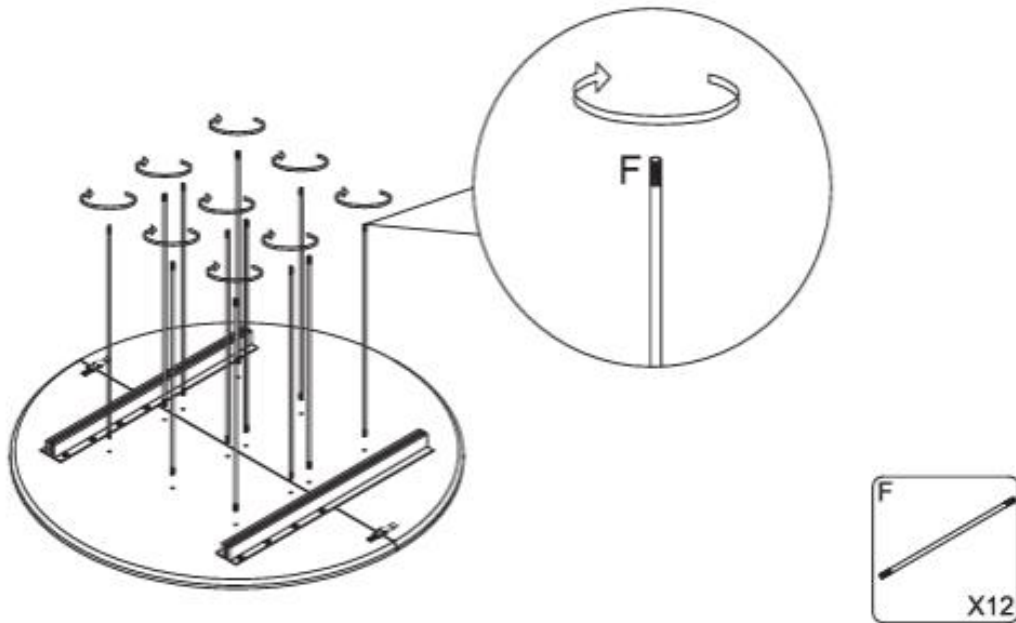

ASSEMBLY INSTRUCTION

MODEL: Matilda Dining Table - Black / Black MDF with veneer (18908-458)

3

4