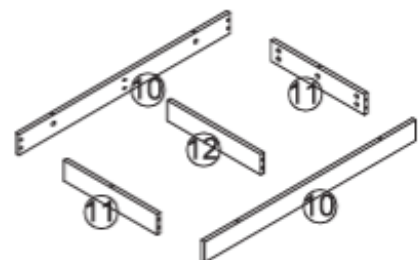

Nábytok s MDF vrchnou doskou (lakovaná, laminovaná, dyha alebo potiahnutá papierom)
Dávajte pozor na ostré predmety, pretože môžu poškriabať povrch a okraje. Očistite povrch vlhkou handričkou. Nadmerné množstvo tekutín môže spôsobiť bublinky na povrchu. Časť nášho nábytku je ručne maľovaná, preto rozdiely vo farbe / malé škrabance na povrchu nereklamujeme.

ASSEMBLY INSTRUCTION

MODEL: Lenox - Cabinet - Black (15624-120)

Hardware List

88888-3011 SP - 15624-120 - Screw Set

No.	DESCRIPTION	QTY.
A	44pcs	44pcs
B	44pcs	44pcs
C	16pcs	16pcs
D	2pcs	2pcs
E	JCBC M3.5x12mm 28pcs	28pcs
F	88888-3012 SP - 15624-120 - Hinges 4pcs	4pcs
G	4pcs	4pcs
H	JCBC M3.5x16mm 4pcs	4pcs

Part List

No.	DESCRIPTION	QTY.
1		1Sets