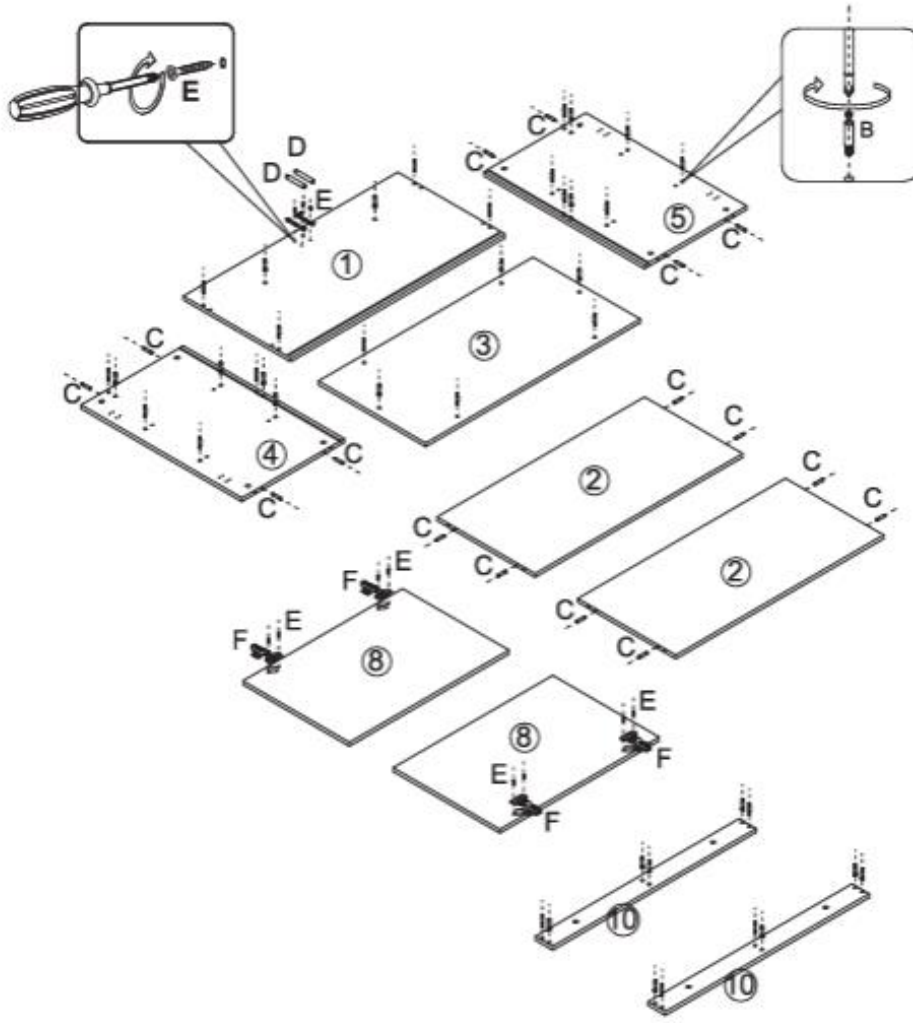

ASSEMBLY INSTRUCTION

MODEL: Lenox - Cabinet - Black (15624-120)

 X40	 X16	 X2	 X12	 X4