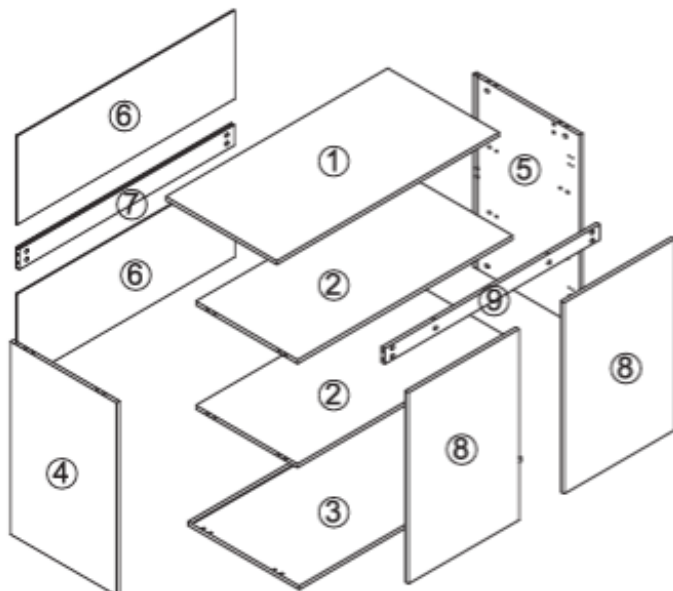

Nábytok s MDF vrchnou doskou (lakovaná, laminovaná, dyha alebo potiahnutá papierom)
Dávajte pozor na ostré predmety, pretože môžu poškriabať povrch a okraje. Očistite povrch vlhkou handričkou. Nadmerné množstvo tekutín môže spôsobiť bublinky na povrchu. Časť nášho nábytku je ručne maľovaná, preto rozdiely vo farbe / malé škrabance na povrchu nereklamujeme.

ASSEMBLY INSTRUCTION

MODEL: Lenox - Cabinet - Black (15624-120)

Hardware List

88888-3011 SP - 15624-120 - Screw Set

No.	DESCRIPTION	QTY.
A	44pcs	44pcs
B	44pcs	44pcs
C	16pcs	16pcs
D	2pcs	2pcs
E	JCBC M3.5x12mm 28pcs	28pcs
F	88888-3012 SP - 15624-120 - Hinges 4pcs	4pcs
G	4pcs	4pcs
H	JCBC M3.5x16mm 4pcs	4pcs

Part List

No.	DESCRIPTION	QTY.
1		1Sets