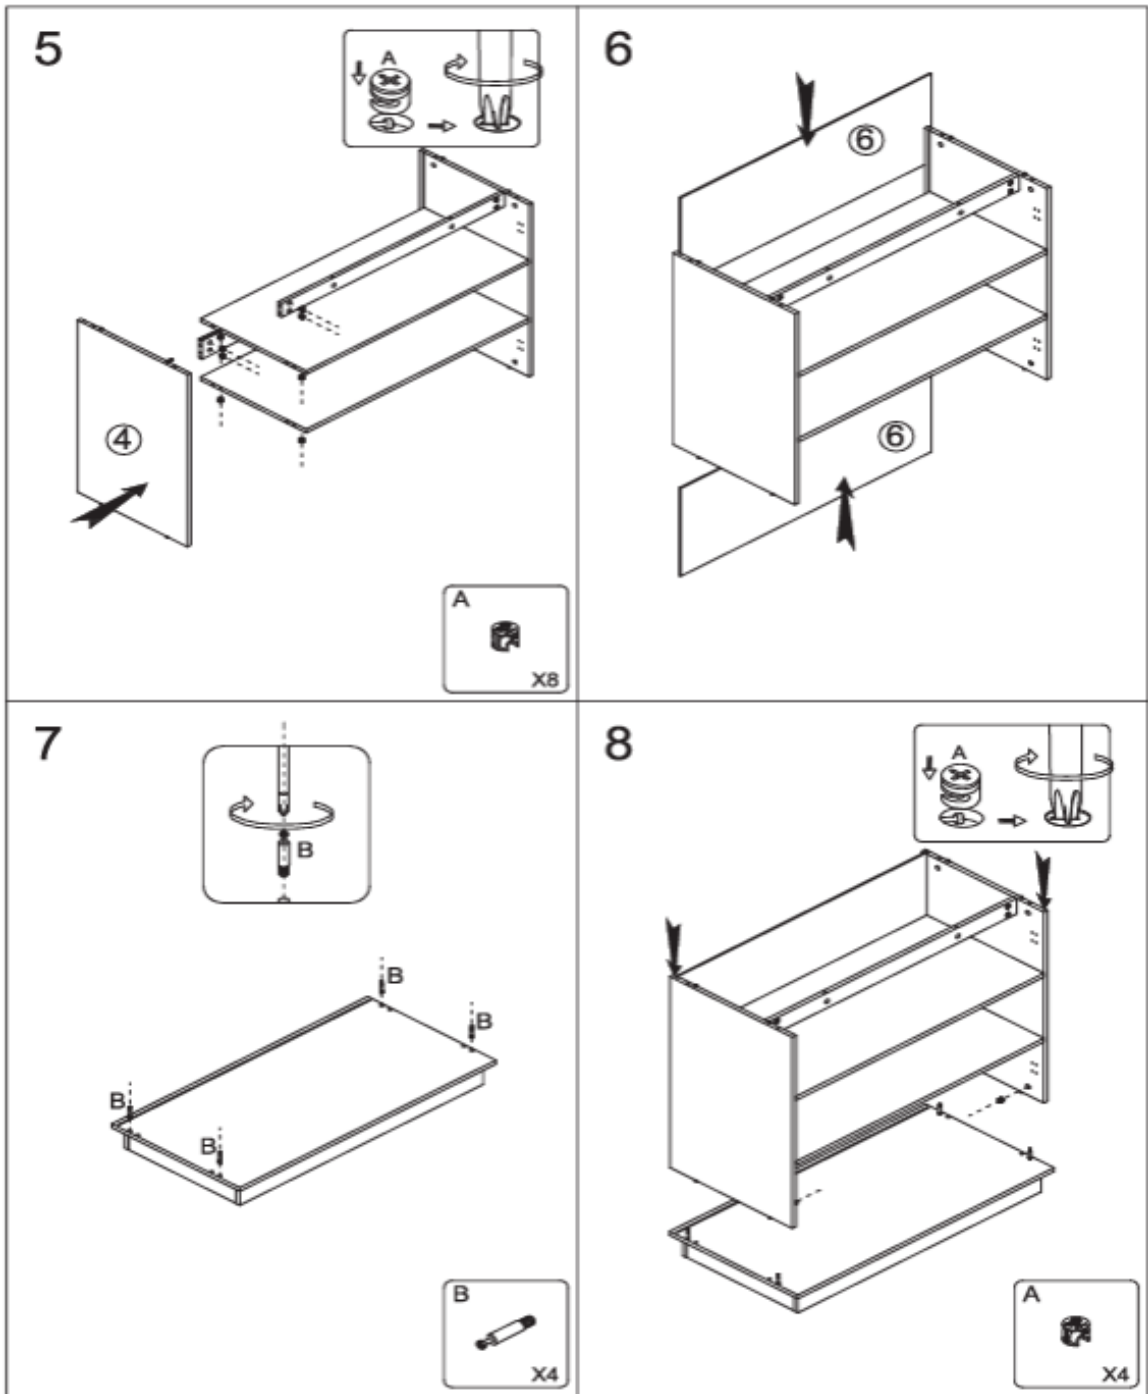

ASSEMBLY INSTRUCTION

MODEL: Lenox - Cabinet - Black (15624-120)