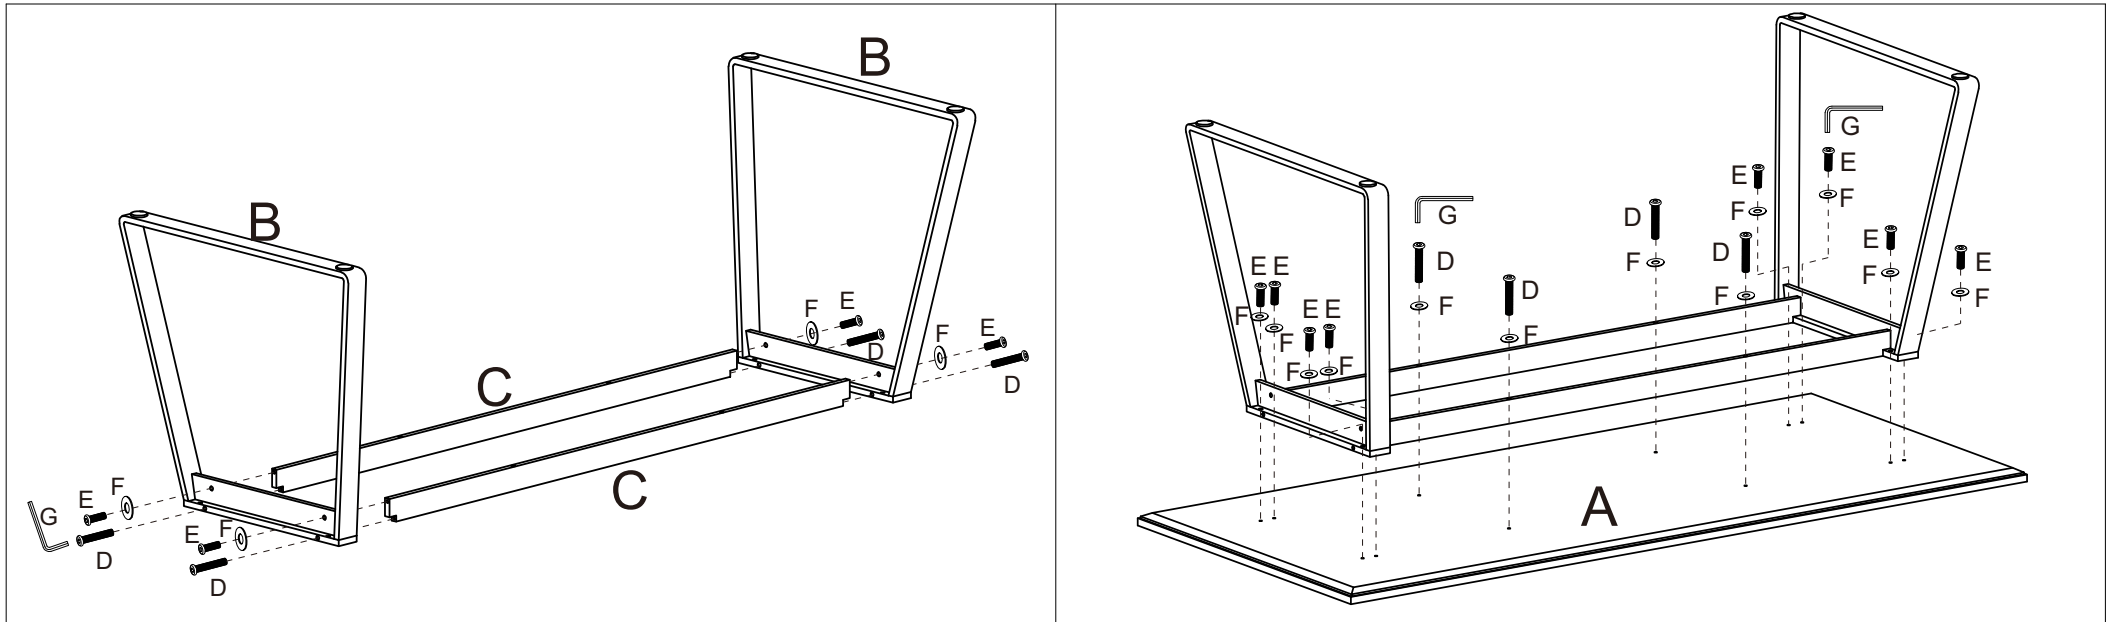

Art No	Description
88888-281	SP- Estella Dining table-Screw Set

VENTURE DESIGN

HOME & INTERIOR

19930-588

A		1
B		2
C		2
D		8
E		12
F		16
G		1

88888-281

88888-281

88888-281