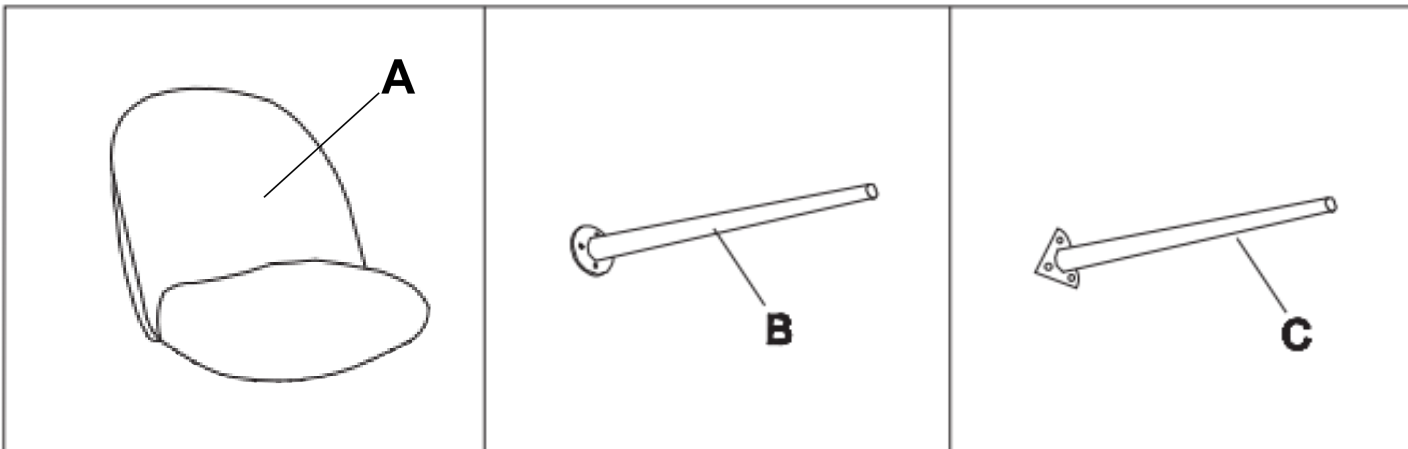

Velvet Dining Chair XXS - Black Velvet – 18062-888

Art no	Description
88888-594	SP-for Velvet Dining Chair XXS–Screw Set
88888-827	SP-for Velvet Dining Chair XXS - Front Leg
88888-828	SP – for Velvet Dining Chair XXS – Back Leg
88888-823	SP- Velvet Dining Chair XXS - Seat Black Velvet