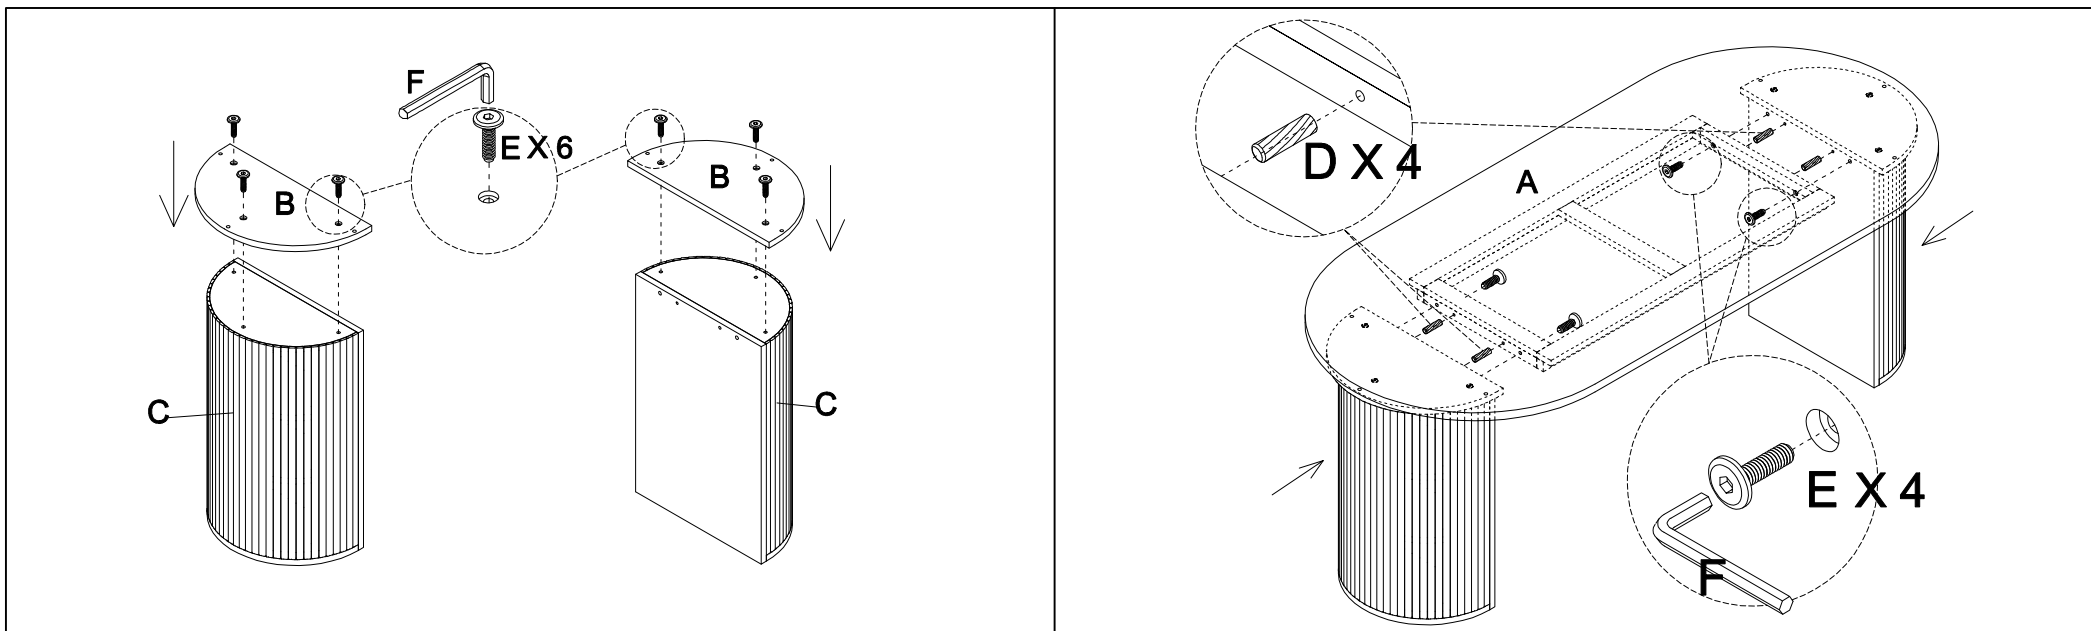

Art No	Description
88888-XXX	Bianca Oval Dining Table-Screw Set
88888-XXX	Bianca Oval Dining Table-Plastic Feet

VENTURE DESIGN

HOME & INTERIOR

15595-840/15595-846/15595-848

A		1
B		2
C		2
D	Ø8*30mm	4
E	M8*30mm	16
F	#5mm	1