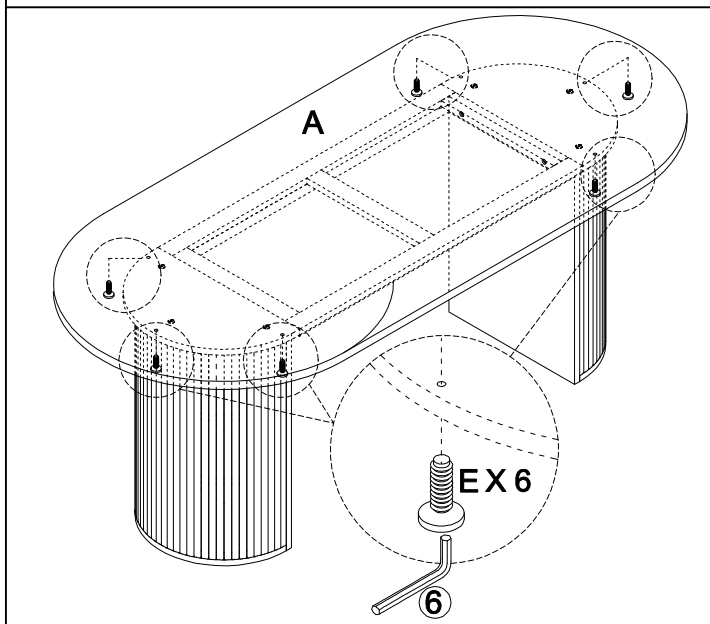

Art No	Description
88888-XXX	Bianca Oval Dining Table-Screw Set
88888-XXX	Bianca Oval Dining Table-Plastic Feet

VENTURE DESIGN

HOME & INTERIOR

15595-840/15595-846/15595-848

A		1
B		2
C		2
D	Ø8*30mm	4
E	M8*30mm	16
F	#5mm	1