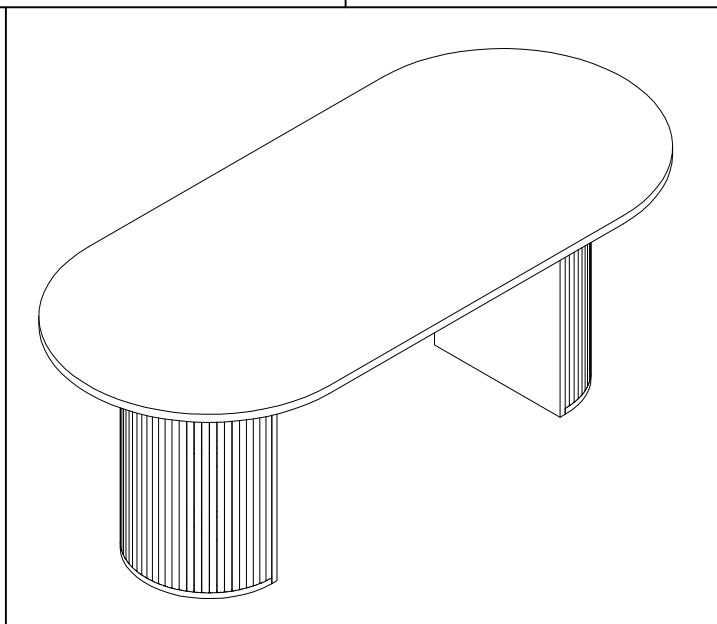

Art No	Description
88888-XXX	Bianca Oval Dining Table-Screw Set
88888-XXX	Bianca Oval Dining Table-Plastic Feet

VENTURE DESIGN

HOME & INTERIOR

15595-840/15595-846/15595-848

A		1
B		2
C		2
D	Ø8*30mm	4
E	M8*30mm	16
F	#5mm	1